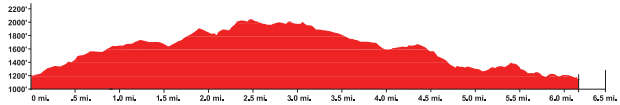

### TOPANGA TURKEY TROT

15k Course Profile

10k Course Profile

5k Course Profile

- ⋯ 15k Course
- ◆ 1 15k Mile Markers
- ⋯ 10k Course
- 1 10k Mile Markers
- ⋯ 5k Course
- ▲ 1 5k Mile Markers

Stations:	
A	Staging, Finish, Aid, Water, Toilets
B	Monitor & Water
C	Monitor
D	Monitor & Water
E	Monitor & Water
G	Monitor (Existing Water)