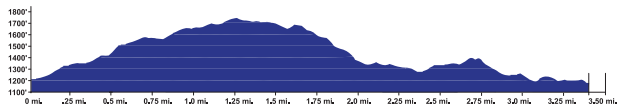

### TOPANGA TURKEY TROT

15k Course Profile

10k Course Profile

5k Course Profile

- ⋯ 15k Course
- ◆ 1 15k Mile Markers
- ⋯ 10k Course
- 1 10k Mile Markers
- ⋯ 5k Course
- ▲ 1 5k Mile Markers

Stations:	
A	Staging, Finish, Aid, Water, Toilets
B	Monitor & Water
C	Monitor
D	Monitor & Water
E	Monitor & Water
G	Monitor (Existing Water)