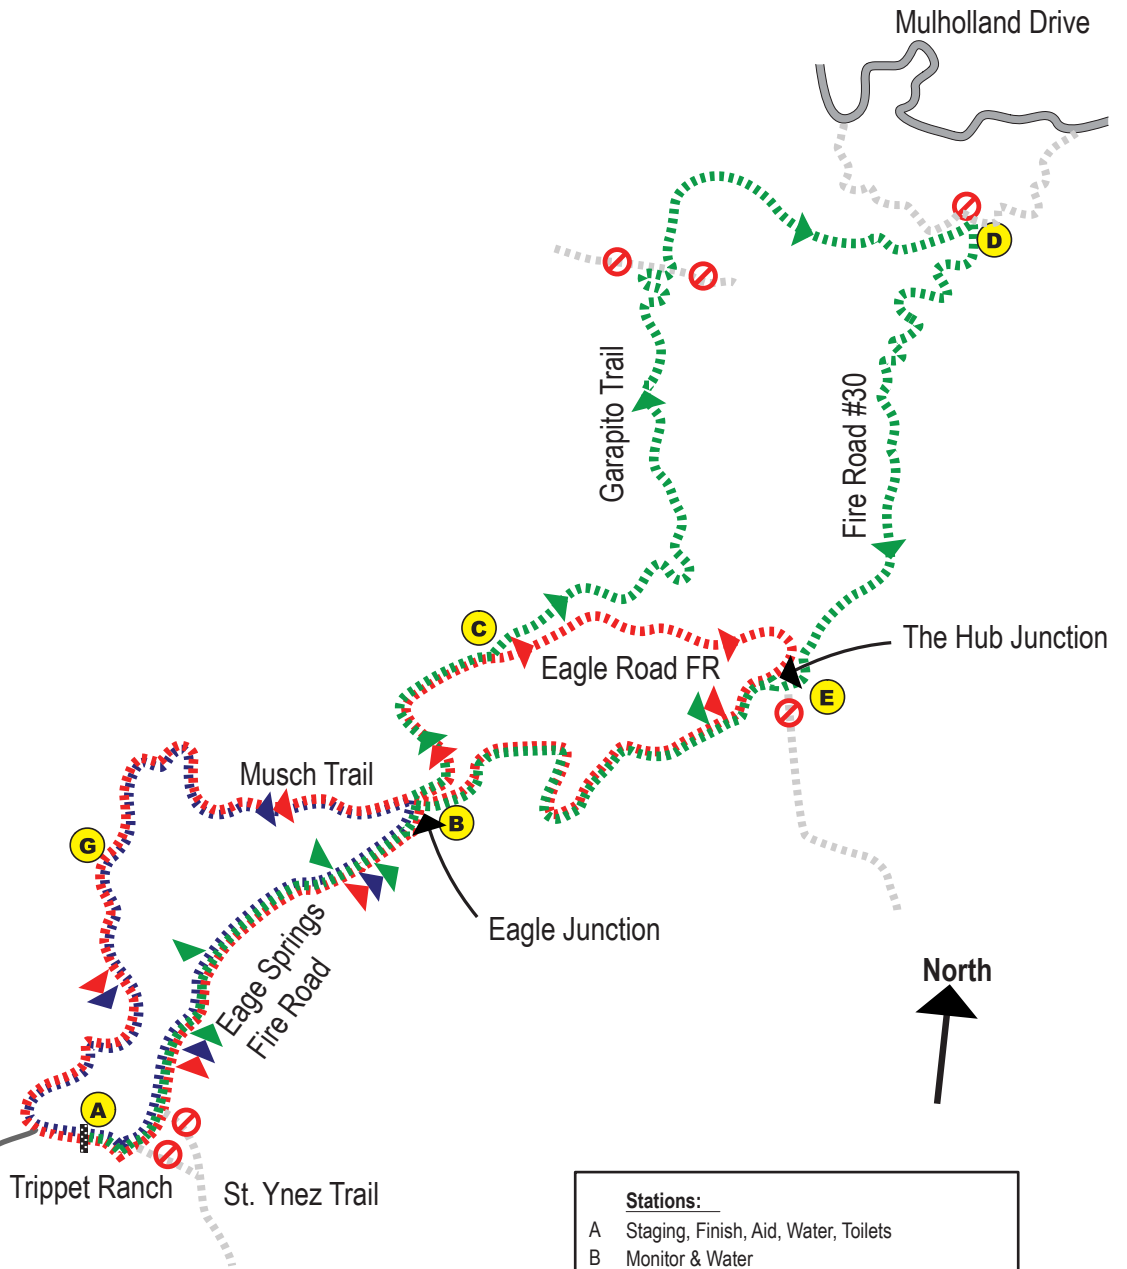

## TRAIL RUN

### TOPANGA TURKEY TROT

15k Course Profile

10k Course Profile

5k Course Profile

- ⋯ 15k Course
- ◆ 1 15k Mile Markers
- ⋯ 10k Course
- 1 10k Mile Markers
- ⋯ 5k Course
- ▲ 1 5k Mile Markers

Stations:	
A	Staging, Finish, Aid, Water, Toilets
B	Monitor & Water
C	Monitor
D	Monitor & Water
E	Monitor & Water
G	Monitor (Existing Water)