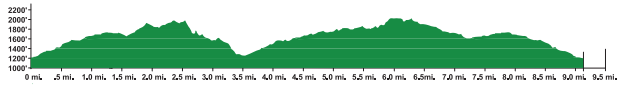

### TOPANGA TURKEY TROT

15k Course Profile

10k Course Profile

5k Course Profile

- ⋯ 15k Course
- ◆ 1 15k Mile Markers
- ⋯ 10k Course
- 1 10k Mile Markers
- ⋯ 5k Course
- ▲ 1 5k Mile Markers

Stations:	
A	Staging, Finish, Aid, Water, Toilets
B	Monitor & Water
C	Monitor
D	Monitor & Water
E	Monitor & Water
G	Monitor (Existing Water)