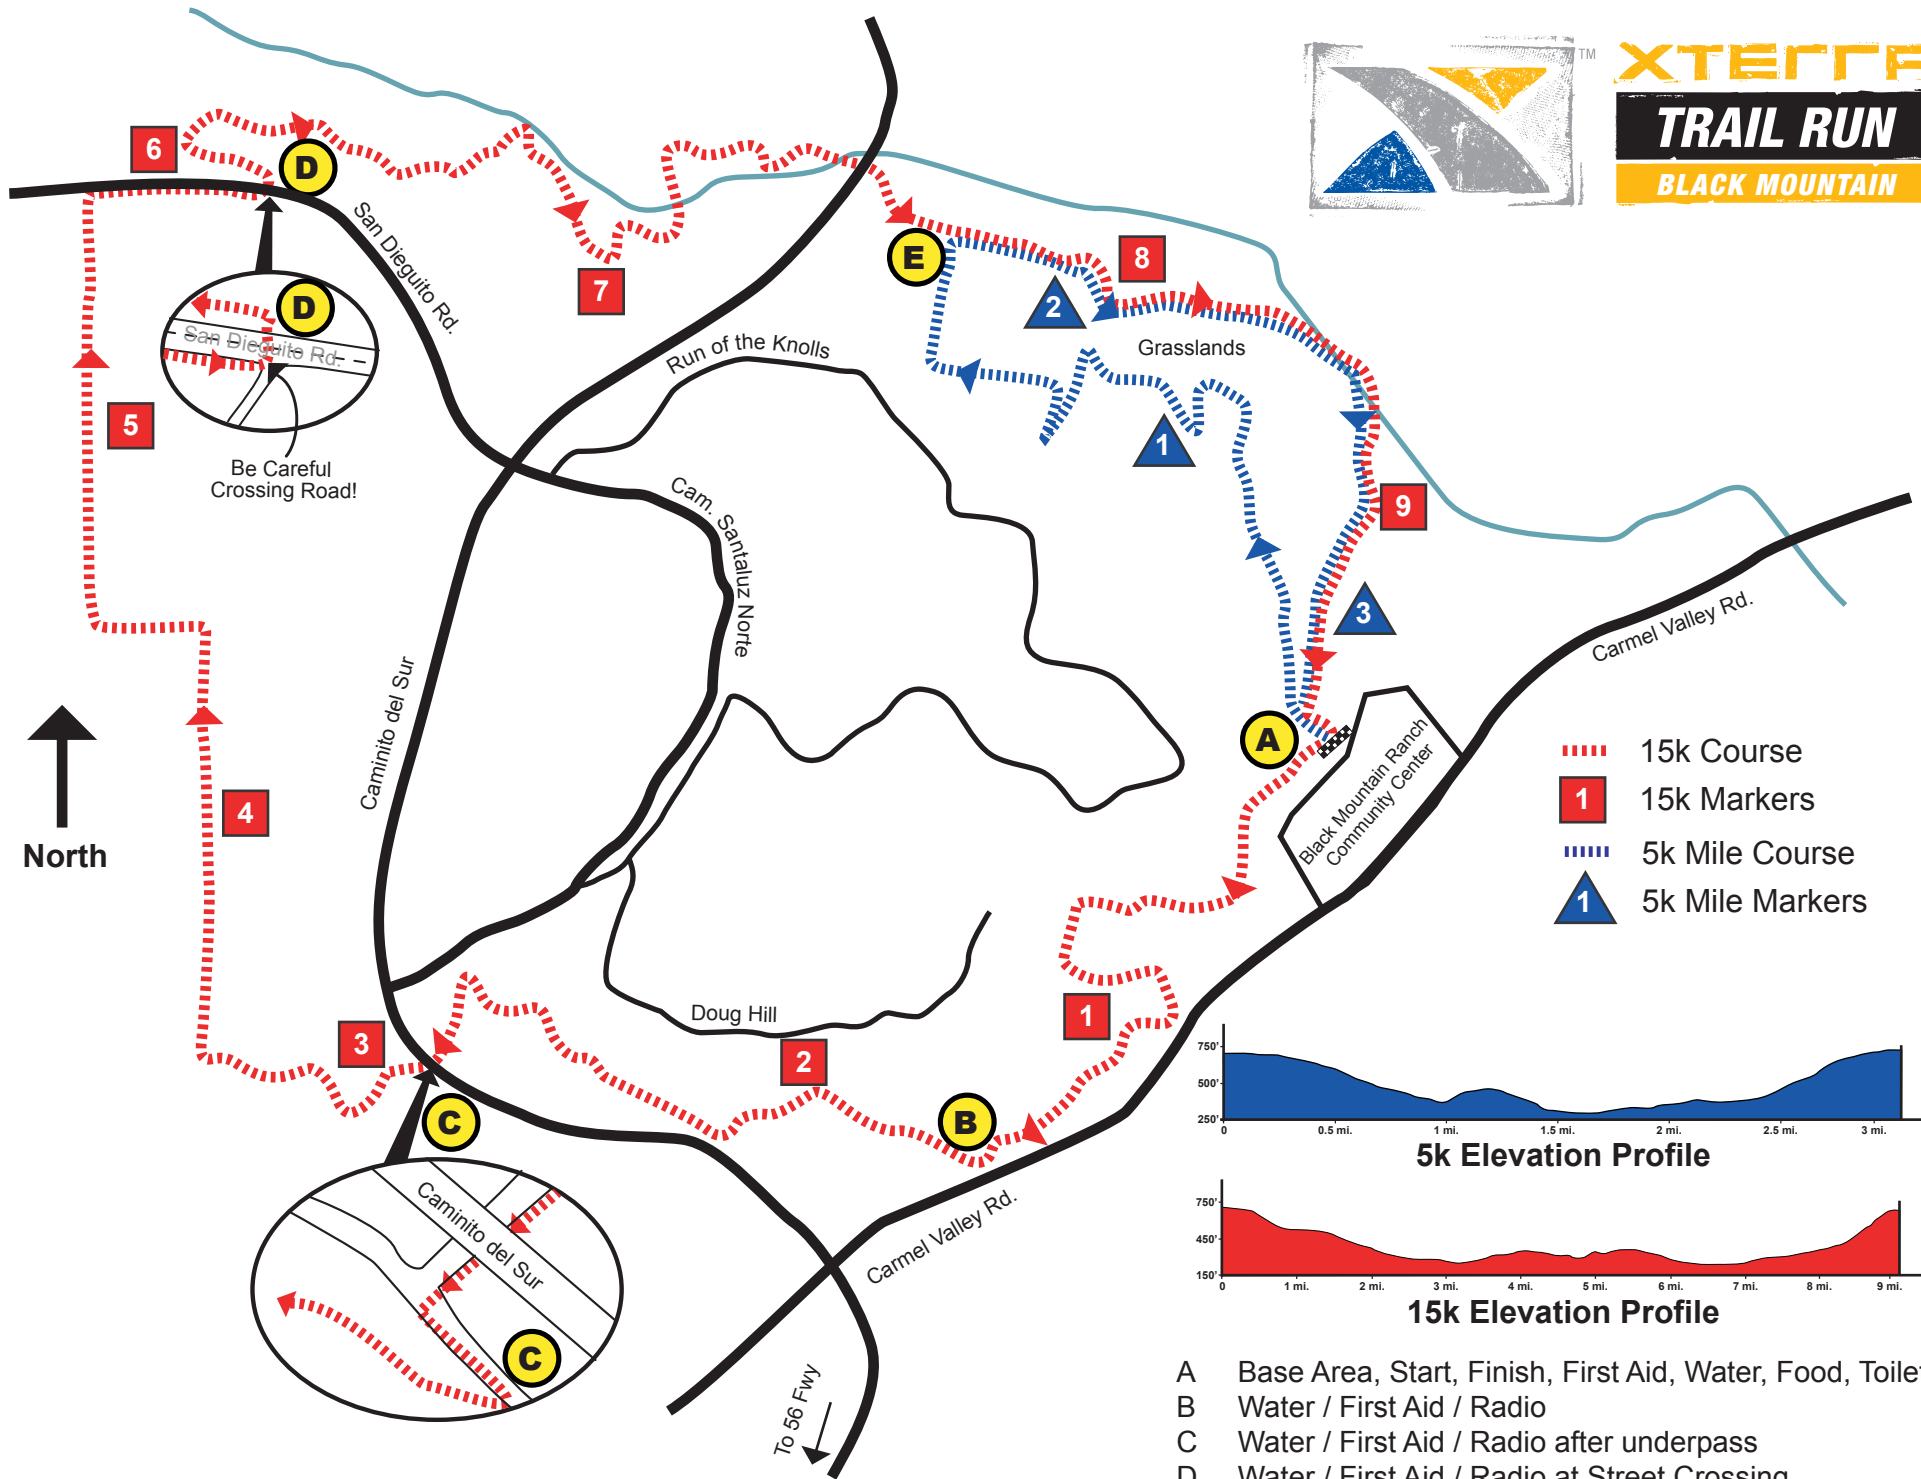

XTRERRA TRAIL RUN BLACK MOUNTAIN

- 15k Course
- 15k Markers
- 5k Mile Course
- 5k Mile Markers

- A Base Area, Start, Finish, First Aid, Water, Food, Toilets
- B Water / First Aid / Radio
- C Water / First Aid / Radio after underpass
- D Water / First Aid / Radio at Street Crossing
- E Water / First Aid / Radio at Grasslands Trail Intersection