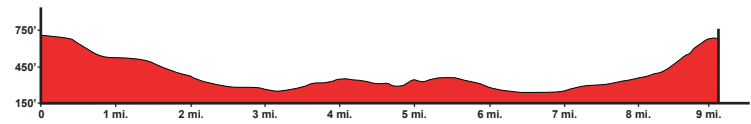

XTRERRA TRAIL RUN BLACK MOUNTAIN

- 15k Course
- 15k Markers
- 5k Mile Course
- 5k Mile Markers

- A Base Area, Start, Finish, First Aid, Water, Food, Toilets
- B Water / First Aid / Radio
- C Water / First Aid / Radio after underpass
- D Water / First Aid / Radio at Street Crossing
- E Water / First Aid / Radio at Grasslands Trail Intersection